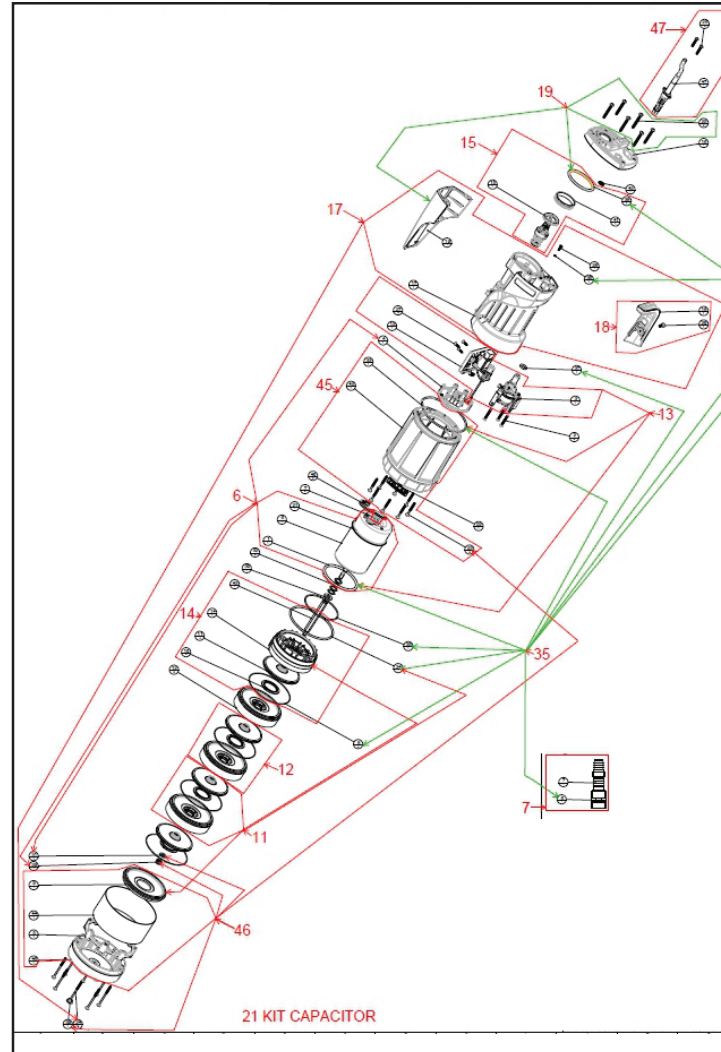

**DiverTron C7**

# SPARE PARTS LIST

N°	CODE	DESCRIPTION
6	SP00002236	(SP) MOTOR H80 DIVER V230-50Hz C/C AISI304
7	S3600107	(SP) FITTING
11	SP00002226	(SP) -COMPL. HYDR. ESUB 1200 50Hz
12	SP00002221	(SP) DIFFUSER + IMPELLER D-ESUB
13	SP60145606	(SP) ELECTRONIC BOARD V230/50 -VNR
14	SP00002220	(SP) GROUP DIFFUSERS SUPPORT D-ESUB
15	SP60147680	(SP) VALVE SBA
17	SP00002237	(SP) MOTOR COVER ESUB BLUE
18	SP00002225	(SP) HANDLE ESUB
19	SP00002223	(SP) COVER DELIVERY ESUB BLUE
21	SP00002222	(SP) CAPACITOR 12.5UF V450
45	SPS3500736	(SP) PUMP BODY D-ESUB 3-4I BLACK
46	SP00002224	(SP) BASE ECODIVER/DEEP NERO + FILTER
47	SPS3600422	(SP) CABLE +SCHUKO PLUG 15M
47	SP00002229	(SP) CABLE +UK PLUG 15M
35A	SP60153089	(SP) O-RING DIVERTRON
35B	SP00002238	(SP) No.10 MULTIPACK O-RING ESUB